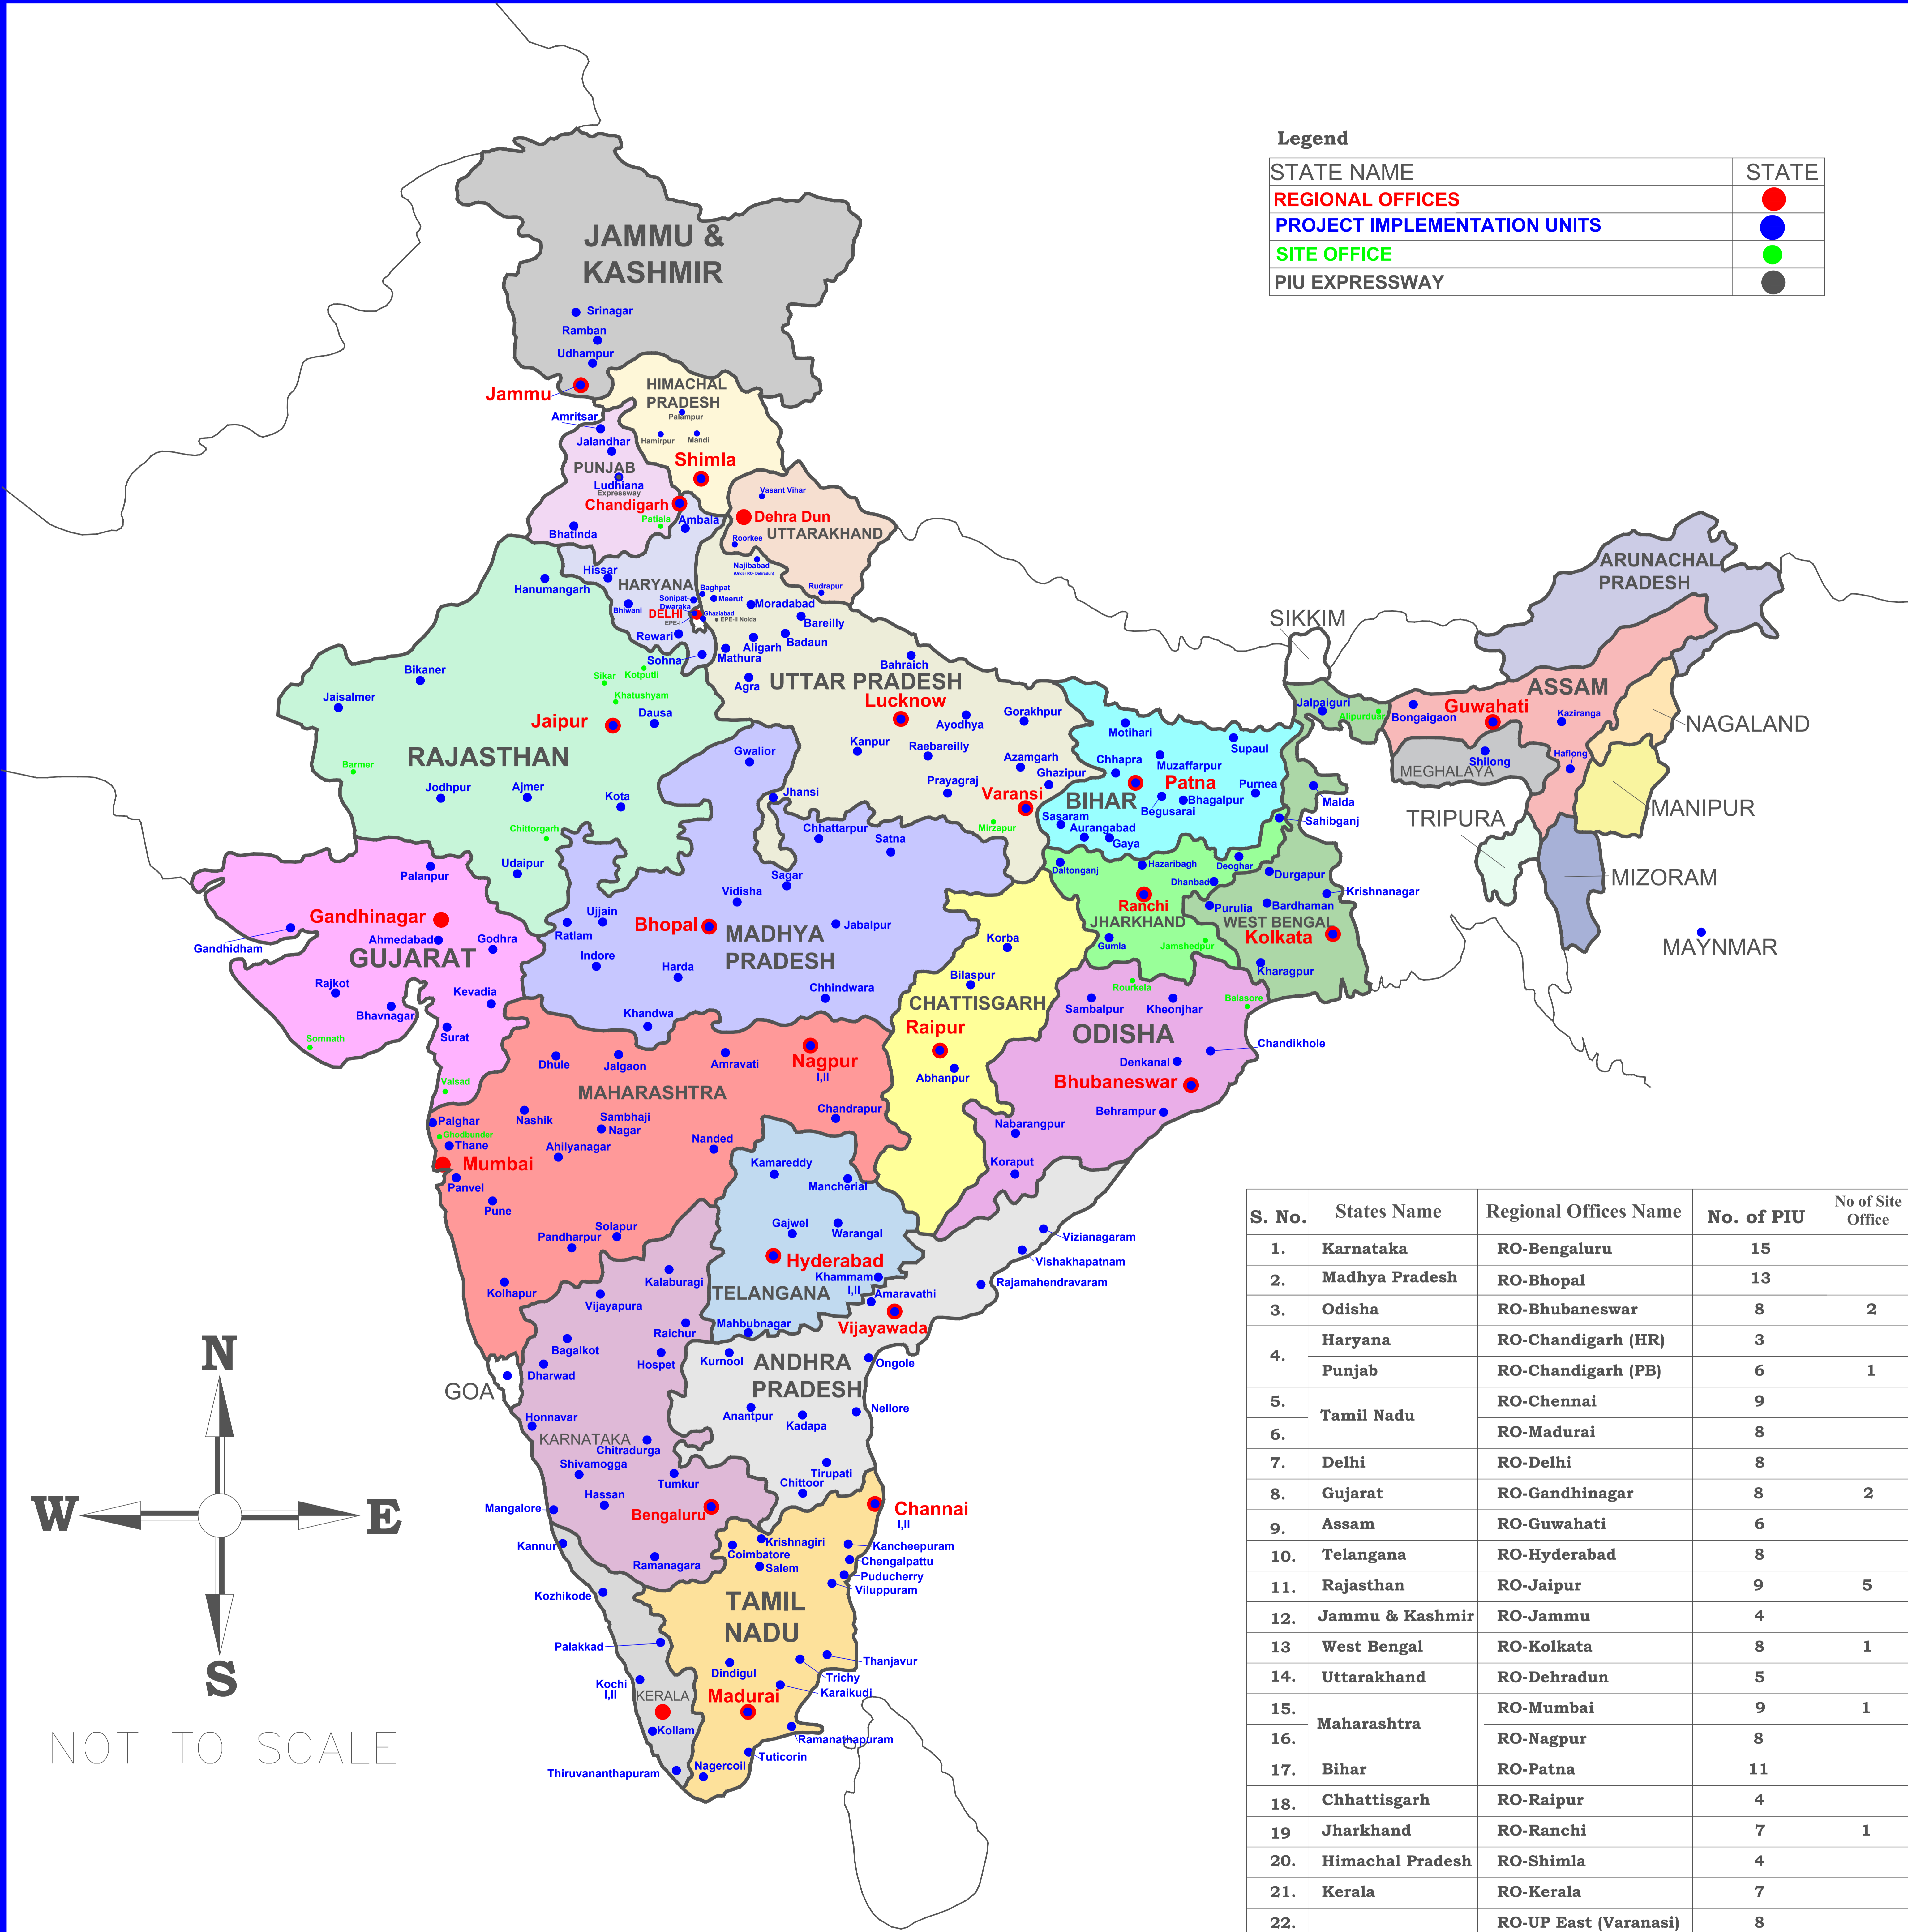

# RO - PIUS OF NHAI

**Legend**

STATE NAME	STATE
REGIONAL OFFICES	●
PROJECT IMPLEMENTATION UNITS	●
SITE OFFICE	●
PIU EXPRESSWAY	●

NOT TO SCALE

S. No.	States Name	Regional Offices Name	No. of PIU	No of Site Office
1.	Karnataka	RO-Bengaluru	15	
2.	Madhya Pradesh	RO-Bhopal	13	
3.	Odisha	RO-Bhubaneswar	8	2
4.	Haryana	RO-Chandigarh (HR)	3	
	Punjab	RO-Chandigarh (PB)	6	1
5.	Tamil Nadu	RO-Chennai	9	
6.		RO-Madurai	8	
7.	Delhi	RO-Delhi	8	
8.	Gujarat	RO-Gandhinagar	8	2
9.	Assam	RO-Guwahati	6	
10.	Telangana	RO-Hyderabad	8	
11.	Rajasthan	RO-Jaipur	9	5
12.	Jammu & Kashmir	RO-Jammu	4	
13.	West Bengal	RO-Kolkata	8	1
14.	Uttarakhand	RO-Dehradun	5	
15.	Maharashtra	RO-Mumbai	9	1
16.		RO-Nagpur	8	
17.	Bihar	RO-Patna	11	
18.	Chhattisgarh	RO-Raipur	4	
19.	Jharkhand	RO-Ranchi	7	1
20.	Himachal Pradesh	RO-Shimla	4	
21.	Kerala	RO-Kerala	7	
22.	Uttar Pradesh	RO-UP East (Varanasi)	8	
23.		RO-UP West (Lucknow)	7	1
24.	Andhra Pradesh	RO-Vijayawada	12	
Grand Total			194	14

I N D I A N O C E A N